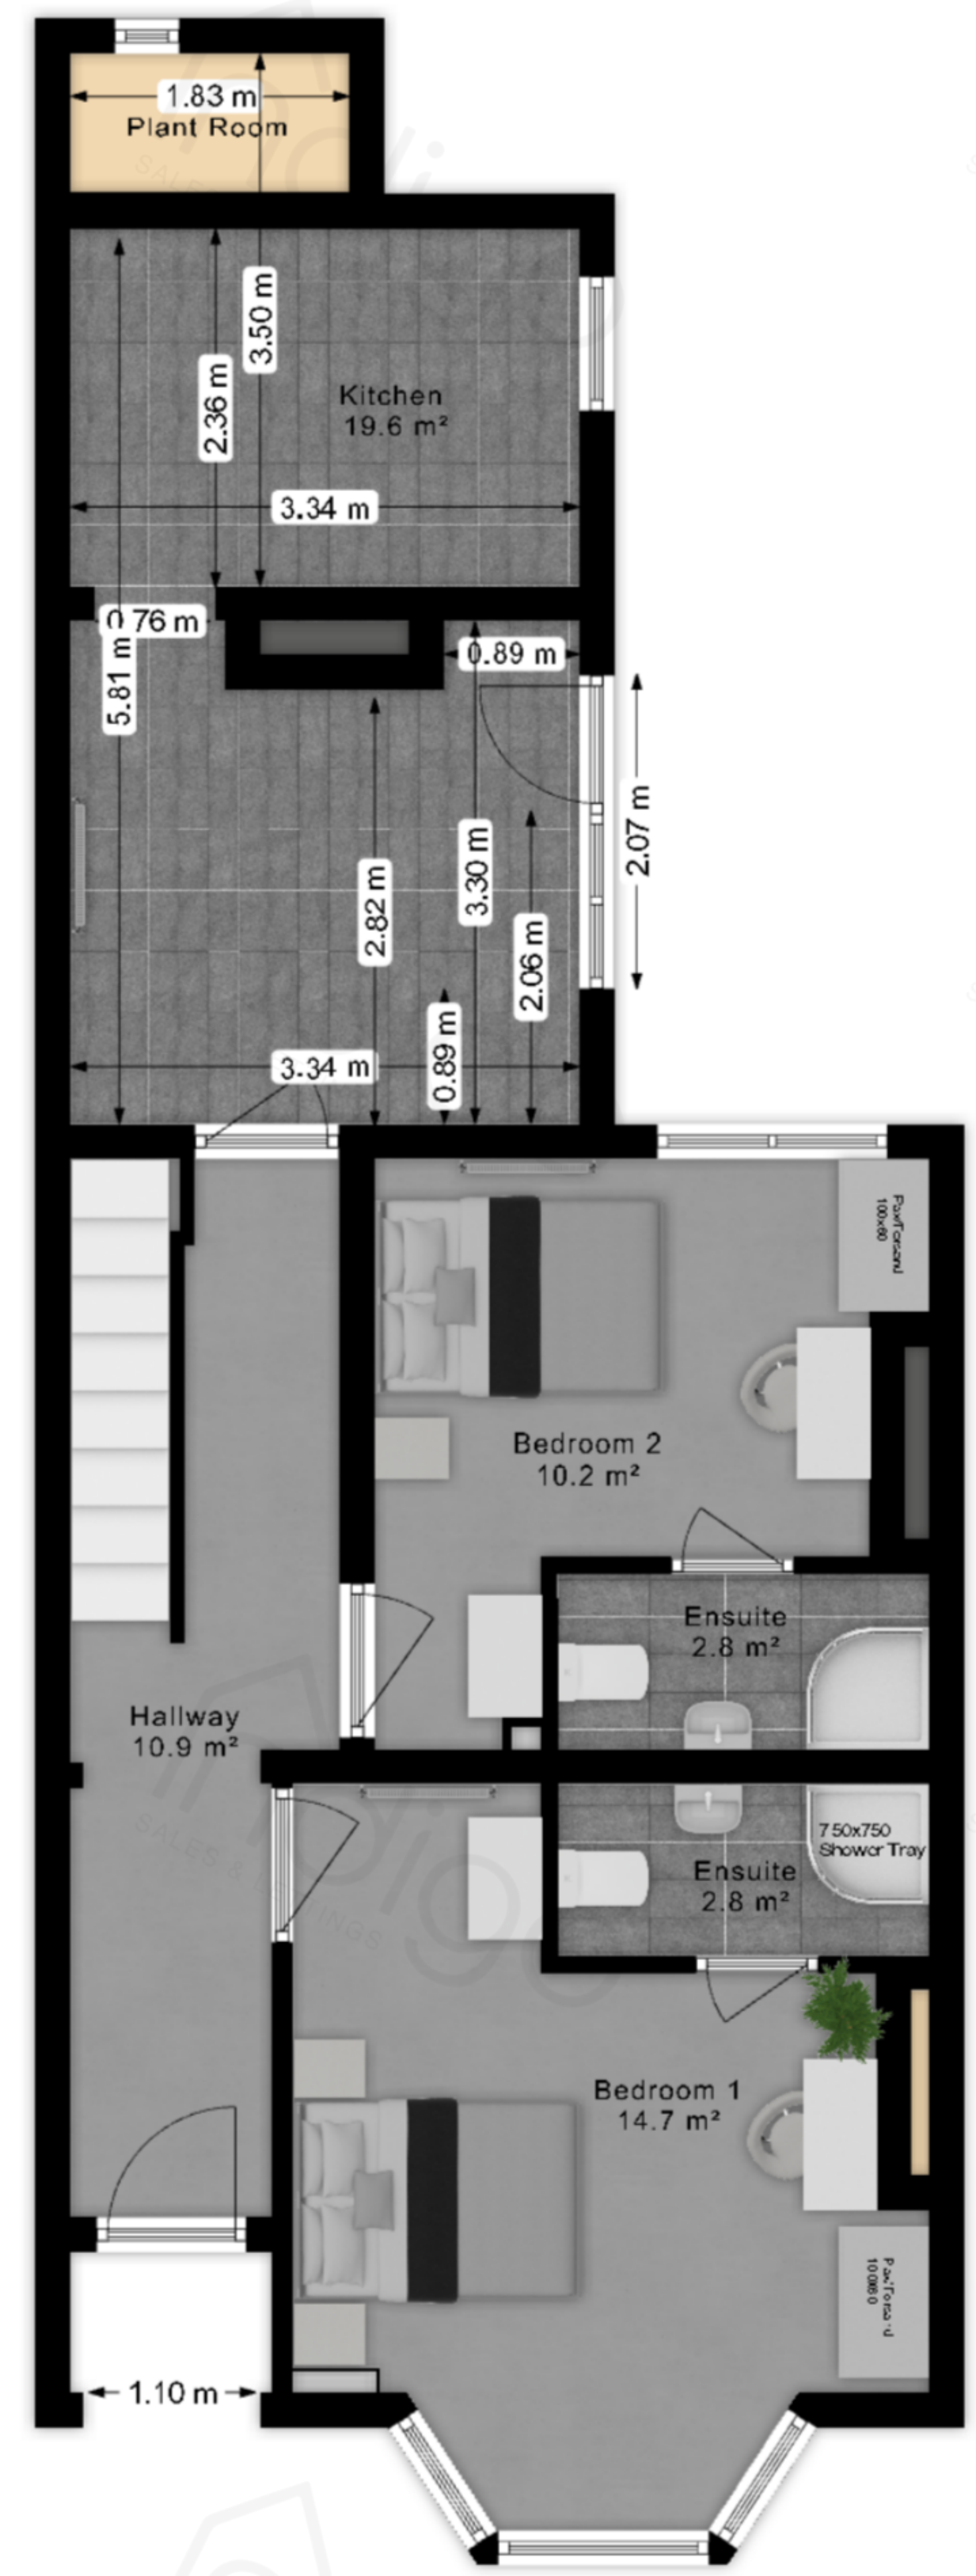

← 0.94 m → 0.89 m → 1.51 m →

← 0.91 m → 1.03 m → 1.32 m → 3.30 m → 3.97 m → 2.82 m → 0.92 m →

← 0.54 m → 0.59 m → 1.39 m → 0.59 m → 0.86 m →
← 6.10 m →

27 Regent Road

INDIGO Sales & Lettings - 01782 585041

The floor-plan is provided as a guide only & should be used for illustration although it is accurate. We accept no responsibility for any inaccuracy contained within the drawing.

← 0.91 m → 2.35 m → 16.73 m → 1.00 m → 1.26 m → 1.15 m → 1.12 m → 1.21 m → 1.20 m → 0.91 m →

← 3.38 m → 2.04 m →

← 2.51 m → 1.37 m → 1.89 m → 3.95 m → 4.03 m →

← 2.32 m → 3.30 m → 6.18 m →

← 2.44 m → 1.30 m → 0.64 m → 1.24 m → 1.37 m → 1.17 m → 1.01 m → 0.94 m → 1.18 m → 1.51 m →

← 14.69 m →